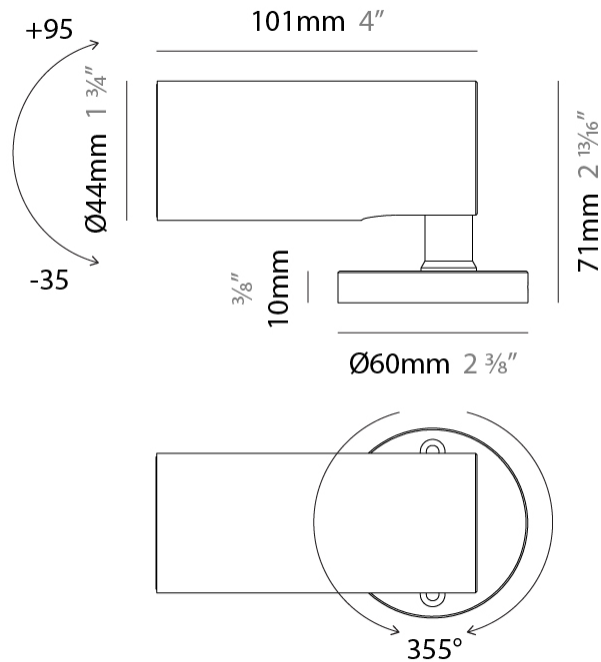

GENERAL

Series: Vario
Subseries: Vario 40
Brand: Unonovesette
Division: Exterior
Mounting Type: Surface
Mounting Location: Above Ground
Subcategory: Flood

PHYSICAL

Shape: Cylinder
Diameter (mm): 44
Diameter (in): 1 3/4
Height (mm): 101
Height (in): 4
Light Distribution: Adjustable / Direct
Weight (kg): 0.27
Weight (lbs): 0.59
Installation Requirement: Surface mounted / Spike / Tree strap
Diffuser: Extra clear tempered / Frosted glass 3mm
Fixture Finish: ABA / ANA / ASB
Fixture Material: Anodized Aluminum 6026 / Machined Aged Brass
Cable Details: 350mm NS20N PCP 2x0.5 mm2

ELECTRICAL

Lamp Type: LED
Total Output Wattage (W): 2.6
Dimming: Non-Dimmable / 0-10V Dimming
Driver Included: No
Driver Location: Remote
Driver Type: Constant Voltage - Universal
Driver Class: Class 2
Input Voltage (V): 120 - 277
Output Voltage (V): 24

LED

Number of LEDs: 1
Color Temperature (°K): 2200 / 2700 / 3000 / 4000
Nominal Lumen (lm): 110 / 160 / 210 / 270
CRI: >90 CRI
Lamp Life (hrs): 100000

OPTICAL

Optic°: 10 / 23 / 43 / 10x40 / 40x10
Beam Angle: Narrow / Medium / Wide / Elliptical
Adjustability: Rotational 355°

RATINGS AND CERTIFICATIONS

Certified By: Certified for North American Standards
IP rating: IP66
IK Rating: IK07